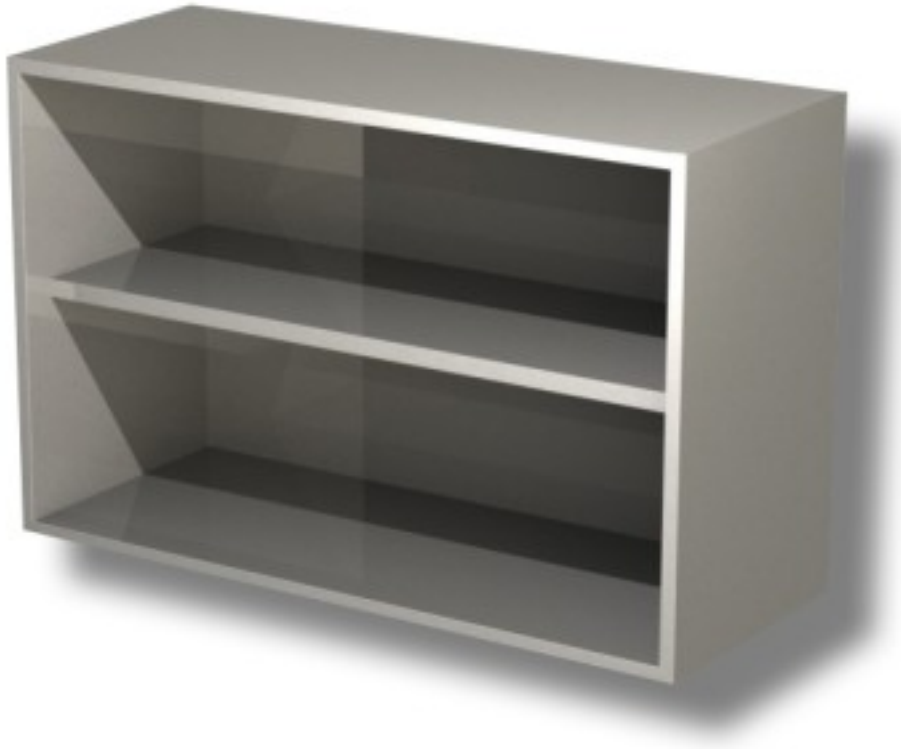

Cod: 39970384

Stainless steel open wall unit with 1 shelf height 800 mm 900x400x800h mm

Description

Stainless steel open wall unit with 1 shelf height 80 cm

Dimensions

Dimensioni esterne	900x400x800 mm
--------------------	----------------