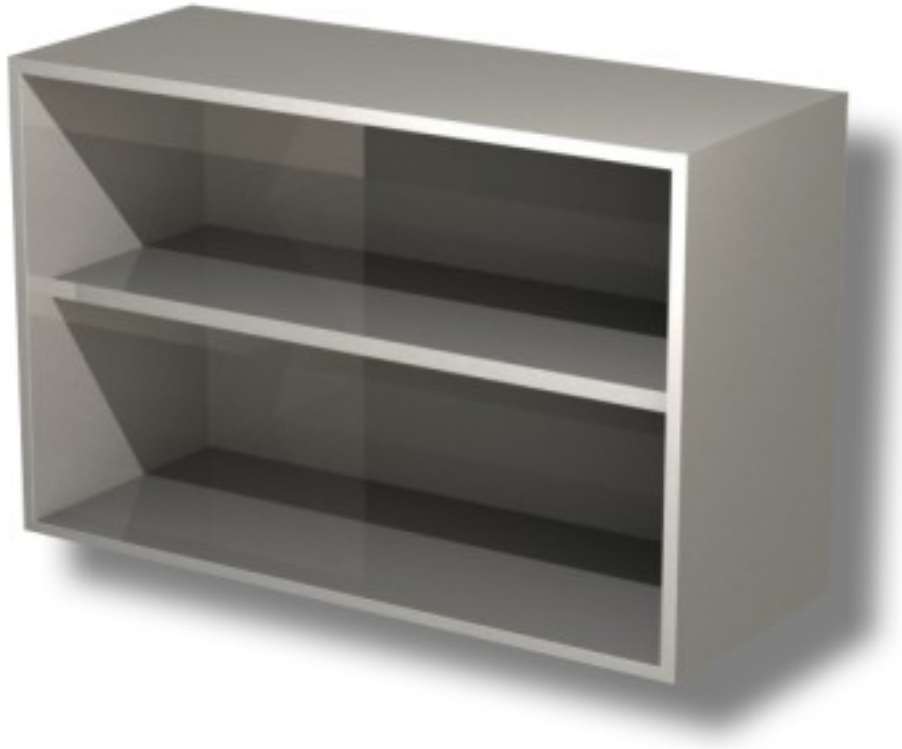

Cod: 39970384

**Stainless steel open wall unit with 1 shelf height 800 mm 900x400x800h mm**

## Description

**Stainless steel open wall unit with 1 shelf height 80 cm**

## Dimensions

|                    |                |
|--------------------|----------------|
| Dimensioni esterne | 900x400x800 mm |
|--------------------|----------------|