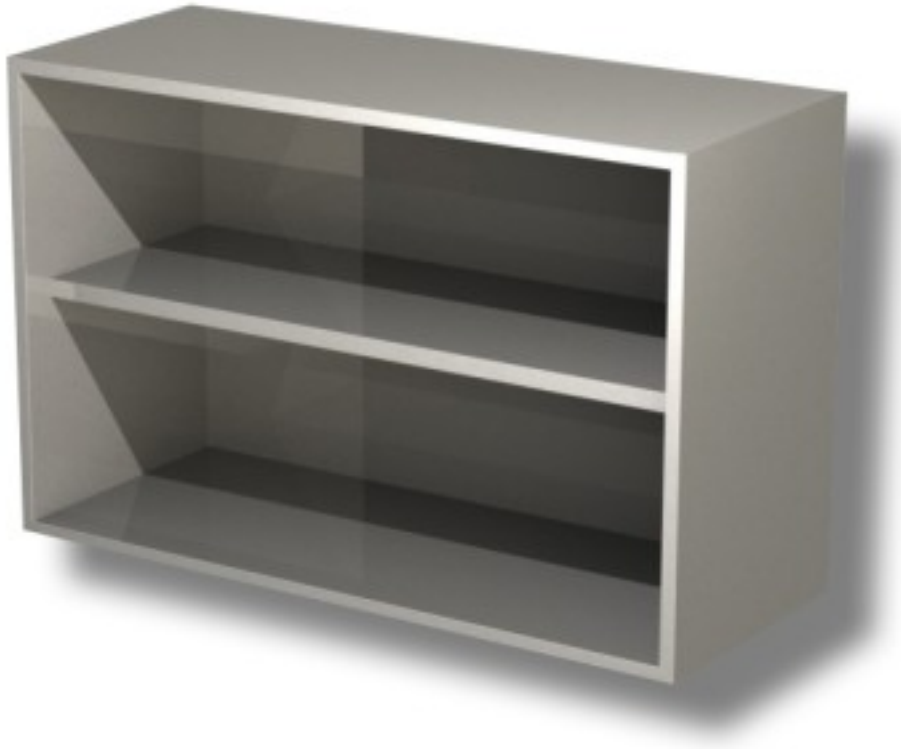

Cod: 39970383

Stainless steel open wall unit with 1 shelf height 800 mm 800x400x800h mm

Description

Stainless steel open wall unit with 1 shelf height 80 cm

Dimensions

Dimensioni esterne	800x400x800 mm
--------------------	----------------

Technical data

Capacità di carico	15 kg
--------------------	-------