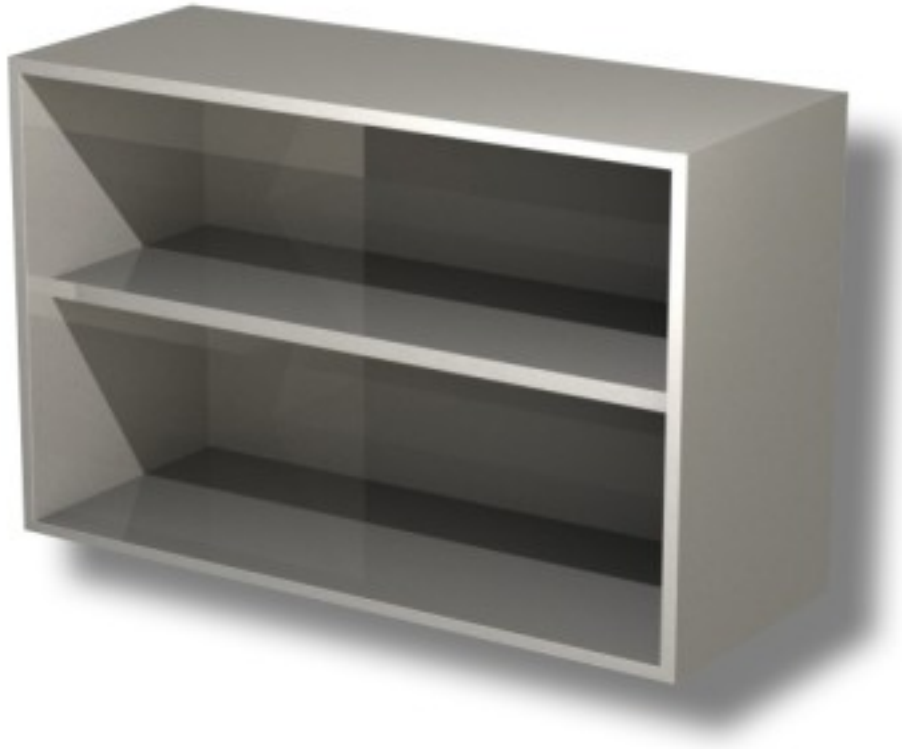

Cod: 39970382

**Stainless steel open wall unit with 1 shelf height 800 mm 700x400x800h mm**

## Description

**Stainless steel open wall unit with 1 shelf height 80 cm**

## Dimensions

Dimensioni esterne	700x400x800 mm
--------------------	----------------