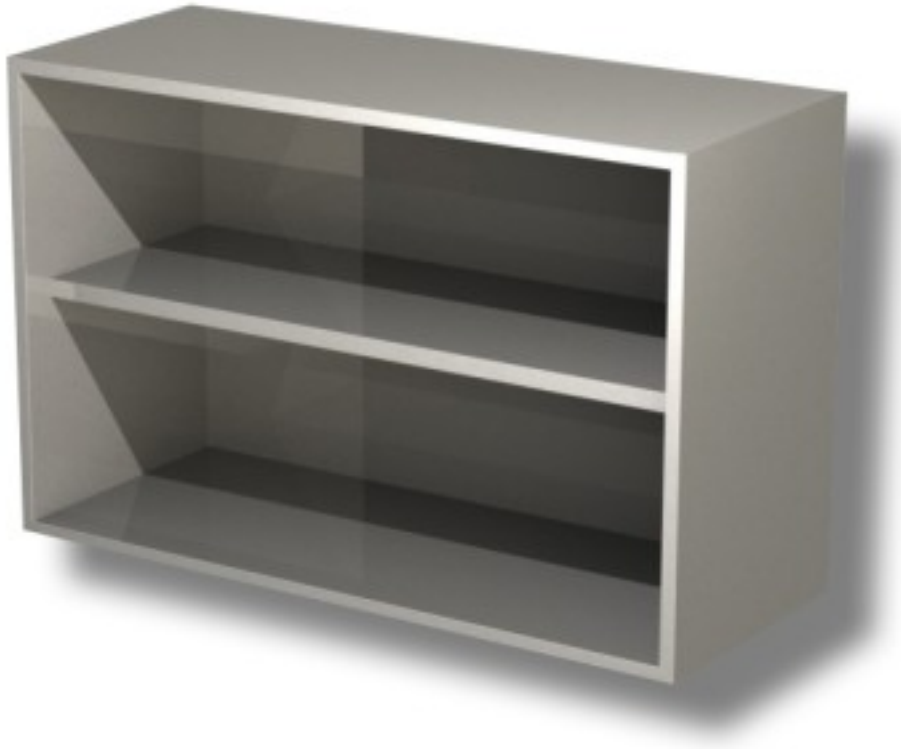

Cod: 39970382

Stainless steel open wall unit with 1 shelf height 800 mm 700x400x800h mm

Description

Stainless steel open wall unit with 1 shelf height 80 cm

Dimensions

Dimensioni esterne	700x400x800 mm
--------------------	----------------