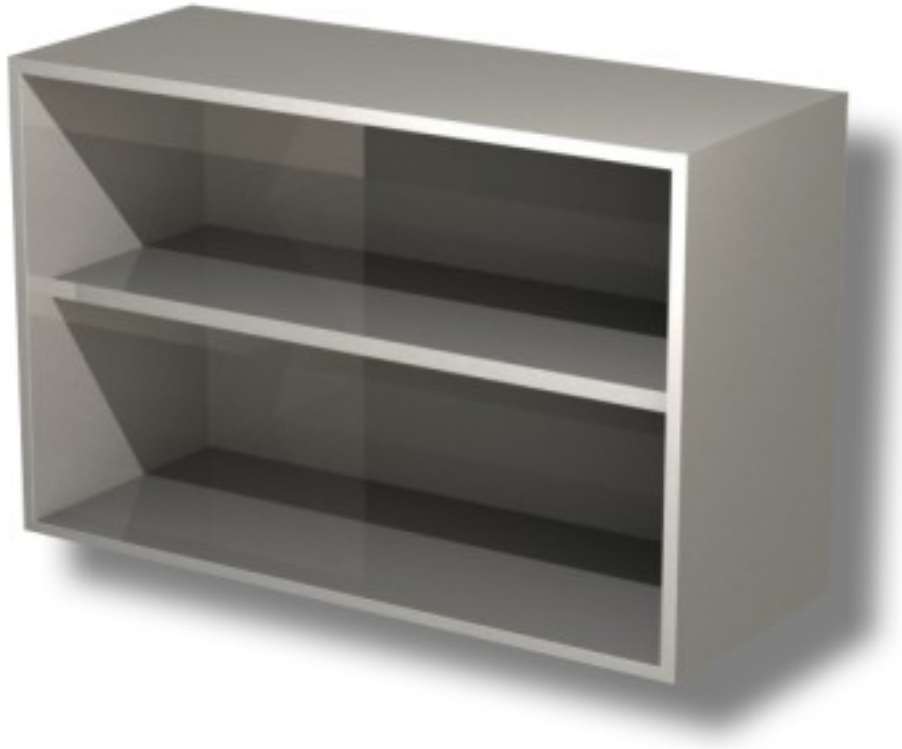

Cod: 39970381

Stainless steel open wall unit with 1 shelf height 800 mm 600x400x800h mm

Description

Stainless steel open wall unit with 1 shelf height 80 cm

Dimensions

Dimensioni esterne	600x400x800 mm
--------------------	----------------