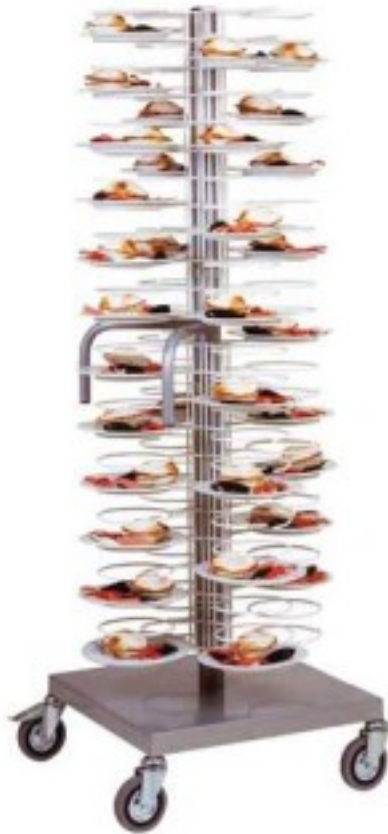

Cod: 2742002

Plate trolley capacity 96 plates grids 25/31 chromed grille

Description

Plate trolley. Capacity 96 plates. Grids for 25/31 plates. Plastic-coated steel frame with dustproof sheet metal base. Plastic-coated or chrome-plated grids. Handles for guiding trolley. Wheels Ø 125 of which two with brake

Dimensions

Dimensioni esterne	700x700x1750 mm
--------------------	-----------------