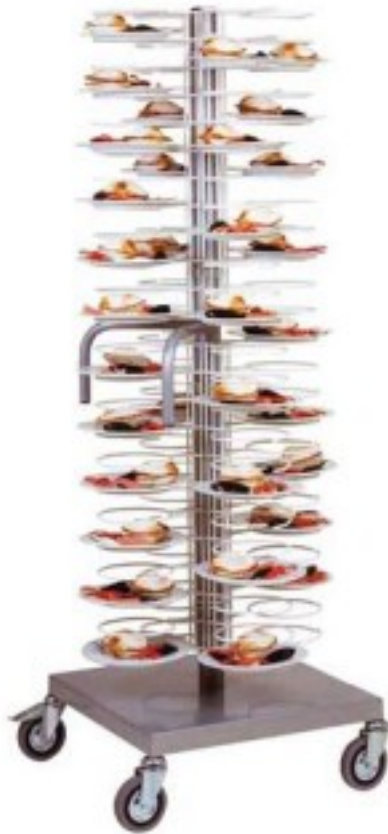

Cod: 2742001

Plate trolley capacity 96 plates grids 25/31 painted grid

Description

Plate trolley. Capacity 96 plates. Grids for 25/31 plates. Plastic-coated steel frame with dustproof sheet metal base. Plastic-coated or chrome-plated grids. Handles for guiding trolley. Wheels Ø 125 of which two with brake

Dimensions

Dimensioni esterne	700x700x1750 mm
--------------------	-----------------