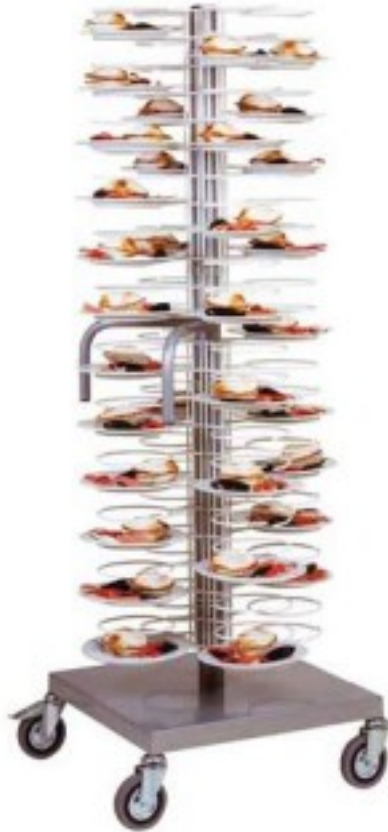

Cod: 2741002

**Plate trolley capacity 96 plates grids 18/23 chromed grille**

## Description

Plate trolley. Capacity 96 plates. Painted grids for 18/23 plates. Plastic-coated steel frame with dustproof sheet metal base. Plastic-coated or chrome-plated grids. Handles for guiding trolley. Wheels Ø 125 of which two with brake

## Dimensions

Dimensioni esterne	600x600x1750 mm
--------------------	-----------------