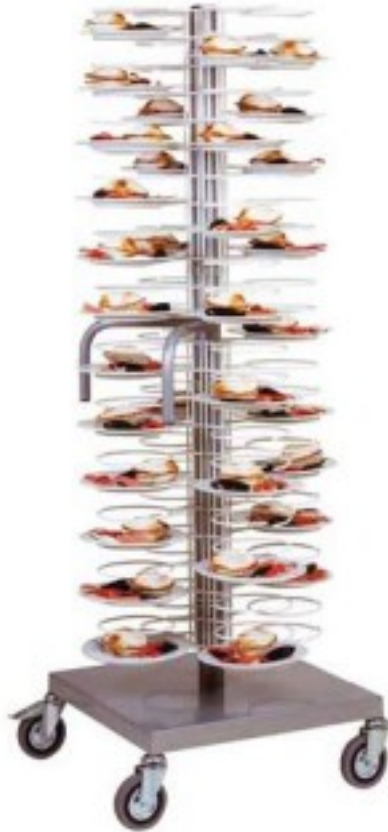

Cod: 2741002

Plate trolley capacity 96 plates grids 18/23 chromed grille

Description

Plate trolley. Capacity 96 plates. Painted grids for 18/23 plates. Plastic-coated steel frame with dustproof sheet metal base. Plastic-coated or chrome-plated grids. Handles for guiding trolley. Wheels Ø 125 of which two with brake

Dimensions

Dimensioni esterne	600x600x1750 mm
--------------------	-----------------