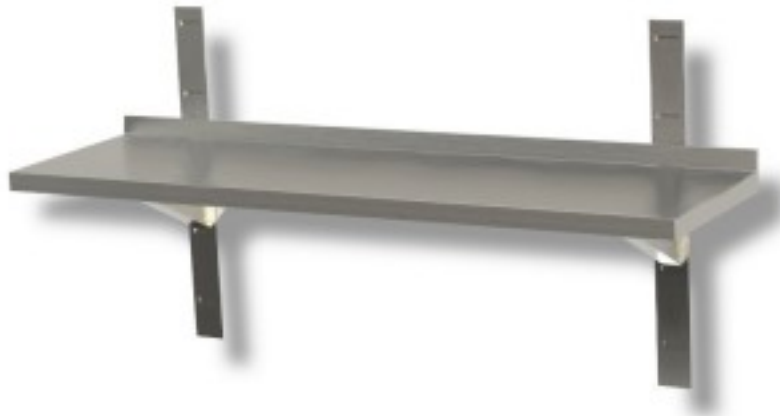

Cod: 40130377

Smooth stainless steel wall shelf depth 400 mm 1700x400x40h mm

Description

Smooth stainless steel wall shelf including brackets and racks. Variable length from 60 to 200 cm.

THE SLOPES 170 - 180 - 190 - 200 cm WILL BE MOUNTED WITH 3 BRACKETS AND 3 CRACKS.

Dimensions

| | |
|--------------------|----------------|
| Dimensioni esterne | 1700x400x40 mm |
|--------------------|----------------|