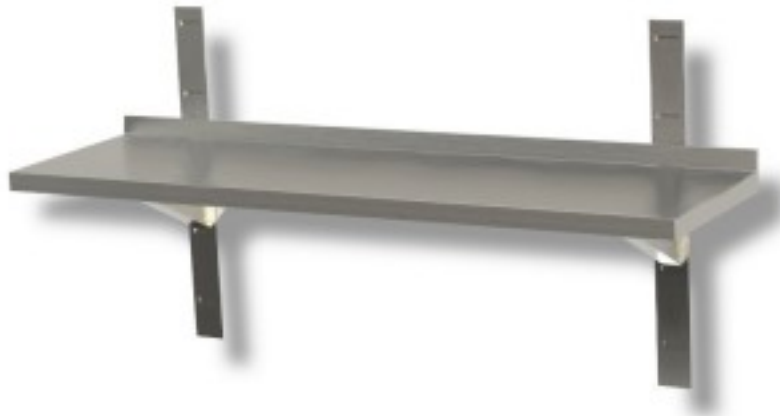

Cod: 40130376

Smooth stainless steel wall shelf depth 400 mm 1600x400x40h mm

Description

Smooth stainless steel wall shelf including brackets and racks. Variable length from 60 to 200 cm.

THE SLOPES 170 - 180 - 190 - 200 cm WILL BE MOUNTED WITH 3 BRACKETS AND 3 CRACKS.

Dimensions

Dimensioni esterne	1600x400x40 mm
--------------------	----------------

Technical data

Capacità di carico	40 kg
--------------------	-------