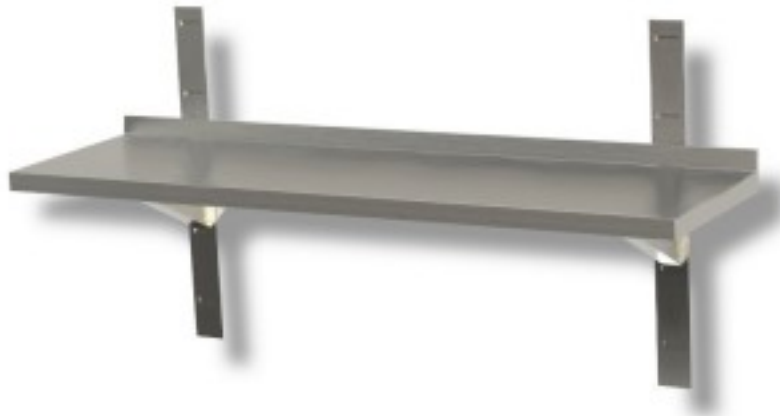

Cod: 40130372

Smooth stainless steel wall shelf depth 400 mm 1200x400x40h mm

## Description

Smooth stainless steel wall shelf including brackets and racks. Variable length from 60 to 200 cm.

**THE SLOPES 170 - 180 - 190 - 200 cm WILL BE MOUNTED WITH 3 BRACKETS AND 3 CRACKS.**

## Dimensions

Dimensioni esterne	1200x400x40 mm
--------------------	----------------