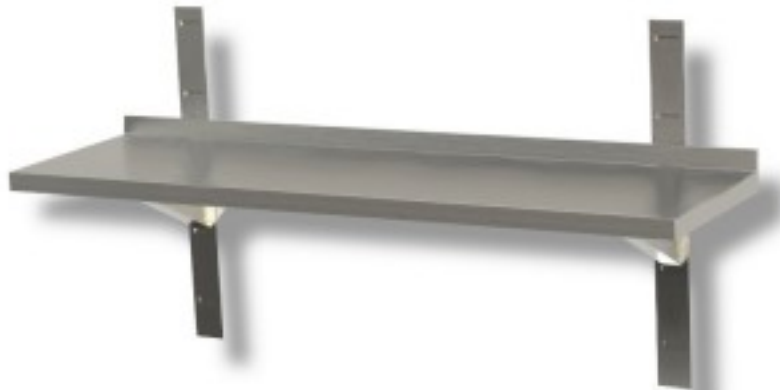

Cod: 40130366

Smooth stainless steel wall shelf depth 400 mm 600x400x40h mm

Description

Smooth stainless steel wall shelf including brackets and racks. Variable length from 60 to 200 cm. THE SLOPES 170 - 180 - 190 - 200 cm WILL BE MOUNTED WITH 3 BRACKETS AND 3 CRACKS.

Dimensions

Dimensioni esterne	600x400x40 mm
--------------------	---------------