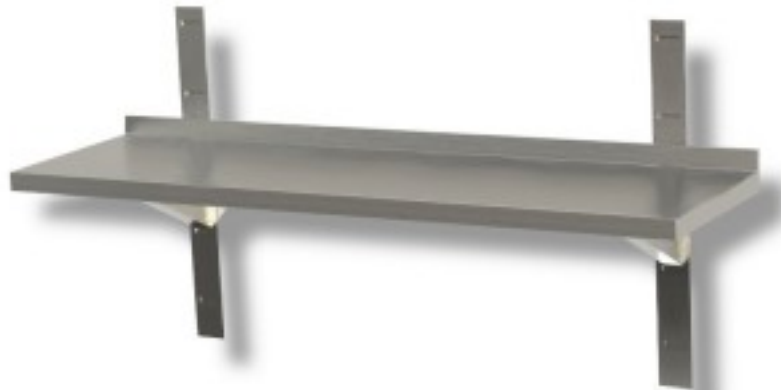

Cod: 40130366

**Smooth stainless steel wall shelf depth 400 mm 600x400x40h mm**

## Description

Smooth stainless steel wall shelf including brackets and racks. Variable length from 60 to 200 cm. THE SLOPES 170 - 180 - 190 - 200 cm WILL BE MOUNTED WITH 3 BRACKETS AND 3 CRACKS.

## Dimensions

Dimensioni esterne	600x400x40 mm
--------------------	---------------