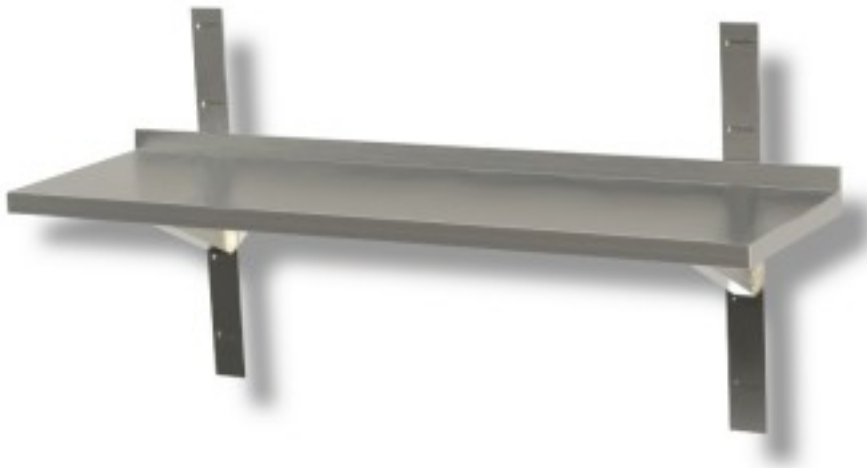

Cod: 33540365

Smooth stainless steel wall shelf depth 300 mm 2000x300x40h mm

Description

Smooth stainless steel wall shelf including brackets and racks. Variable length from 60 to 200 cm. THE SLOPES 170 - 180 - 190 - 200 cm WILL BE MOUNTED WITH 3 BRACKETS AND 3 CRACKS.

Dimensions

Dimensioni esterne	2000x300x40 mm
--------------------	----------------

Technical data

Capacità di carico	47 kg
--------------------	-------