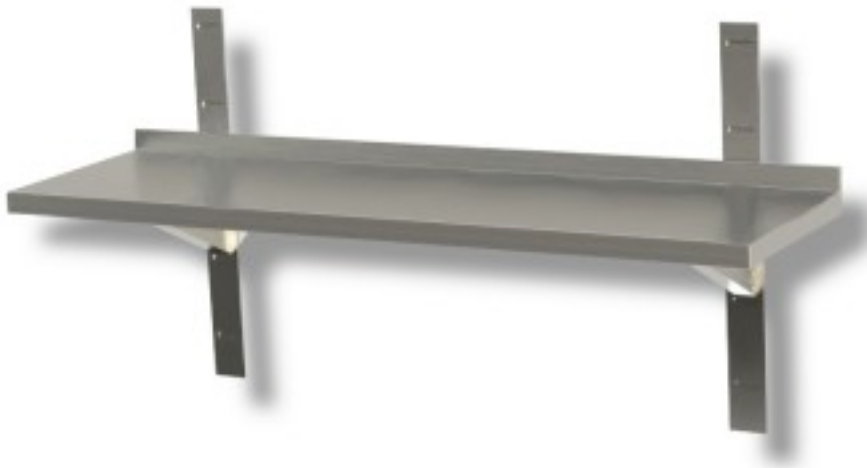

Cod: 33540363

Smooth stainless steel wall shelf depth 300 mm 1800x300x40h mm

Description

Smooth stainless steel wall shelf including brackets and racks. Variable length from 60 to 200 cm. THE SLOPES 170 - 180 - 190 - 200 cm WILL BE MOUNTED WITH 3 BRACKETS AND 3 CRACKS.

Dimensions

| | |
|--------------------|----------------|
| Dimensioni esterne | 1800x300x40 mm |
|--------------------|----------------|

Technical data

| | |
|--------------------|-------|
| Capacità di carico | 44 kg |
|--------------------|-------|