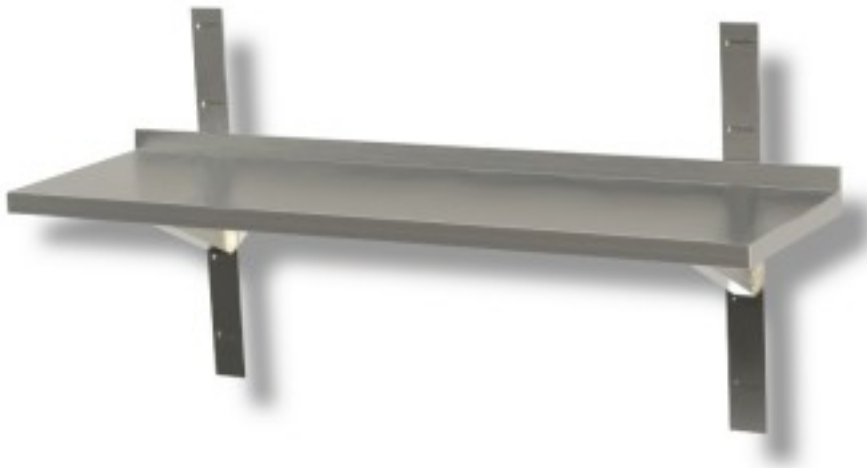

Cod: 33540362

Smooth stainless steel wall shelf depth 300 mm 1700x300x40h mm

Description

Smooth stainless steel wall shelf including brackets and racks. Variable length from 60 to 200 cm.

THE SLOPES 170 - 180 - 190 - 200 cm WILL BE MOUNTED WITH 3 BRACKETS AND 3 CRACKS.

Dimensions

Dimensioni esterne	1700x300x40 mm
--------------------	----------------