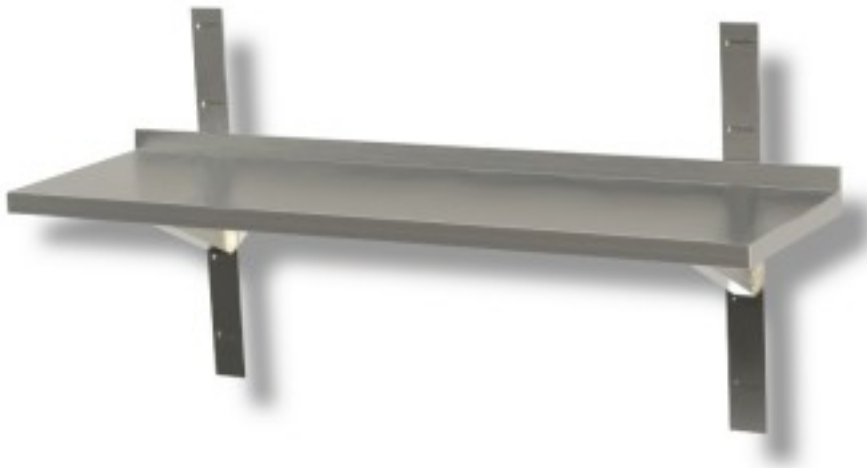

Cod: 33540361

Smooth stainless steel wall shelf depth 300 mm 1600x300x40h mm

Description

Smooth stainless steel wall shelf including brackets and racks. Variable length from 60 to 200 cm.

THE SLOPES 170 - 180 - 190 - 200 cm WILL BE MOUNTED WITH 3 BRACKETS AND 3 CRACKS.

Dimensions

Dimensioni esterne	1600x300x40 mm
--------------------	----------------

Technical data

Capacità di carico	38 kg
--------------------	-------