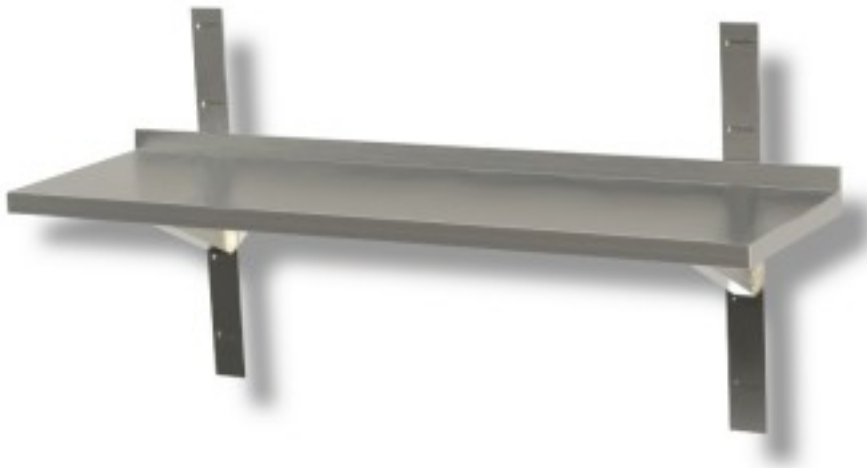

Cod: 33540360

Smooth stainless steel wall shelf depth 300 mm 1500x300x40h mm

## Description

Smooth stainless steel wall shelf including brackets and racks. Variable length from 60 to 200 cm. THE SLOPES 170 - 180 - 190 - 200 cm WILL BE MOUNTED WITH 3 BRACKETS AND 3 CRACKS.

## Dimensions

Dimensioni esterne	1500x300x40 mm
--------------------	----------------