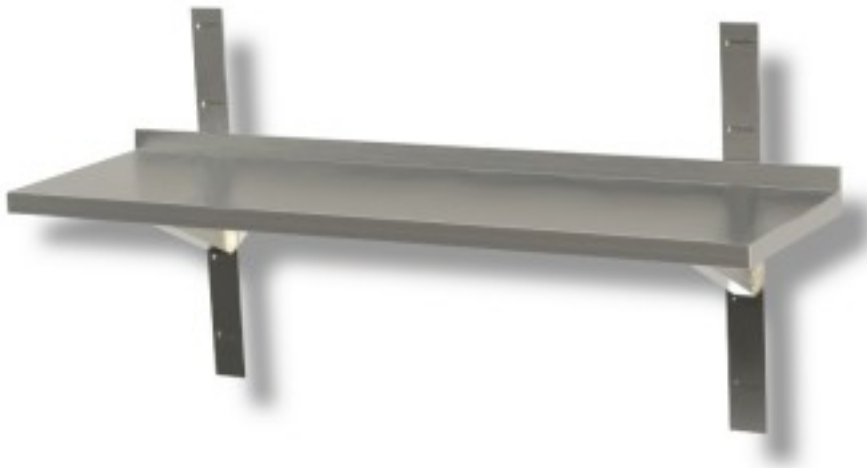

Cod: 33540357

Smooth stainless steel wall shelf depth 300 mm 1200x300x40h mm

Description

Smooth stainless steel wall shelf including brackets and racks. Variable length from 60 to 200 cm.

THE SLOPES 170 - 180 - 190 - 200 cm WILL BE MOUNTED WITH 3 BRACKETS AND 3 CRACKS.

Dimensions

Dimensioni esterne	1200x300x40 mm
--------------------	----------------

Technical data

Capacità di carico	23 kg
--------------------	-------