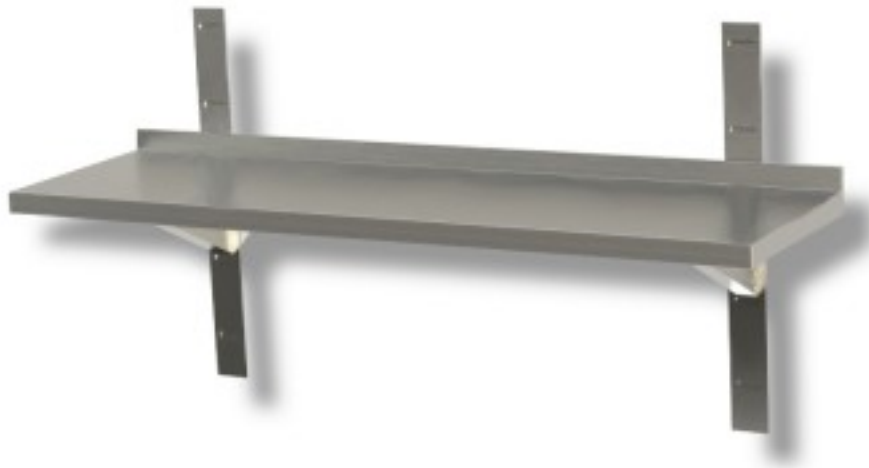

Cod: 33540352

Smooth stainless steel wall shelf depth 300 mm 700x300x40h mm

Description

Smooth stainless steel wall shelf including brackets and racks. Variable length from 60 to 200 cm.

THE SLOPES 170 - 180 - 190 - 200 cm WILL BE MOUNTED WITH 3 BRACKETS AND 3 CRACKS.

Dimensions

Dimensioni esterne	700x300x40 mm
--------------------	---------------