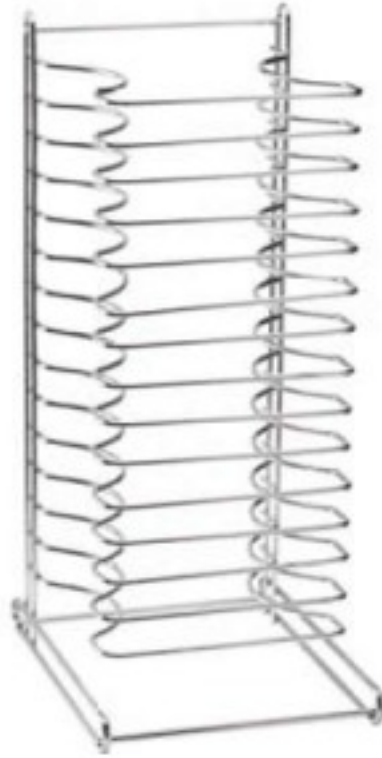

Cod: 2480

## Table-top tray rack for round pans

### Description

Table-top tray rack for round baking trays from 26 to 32 cm. Minimum order quantity 4 pcs.

### Dimensions

Dimensioni esterne	380x290x670 mm
Distanza ripiani	35 mm