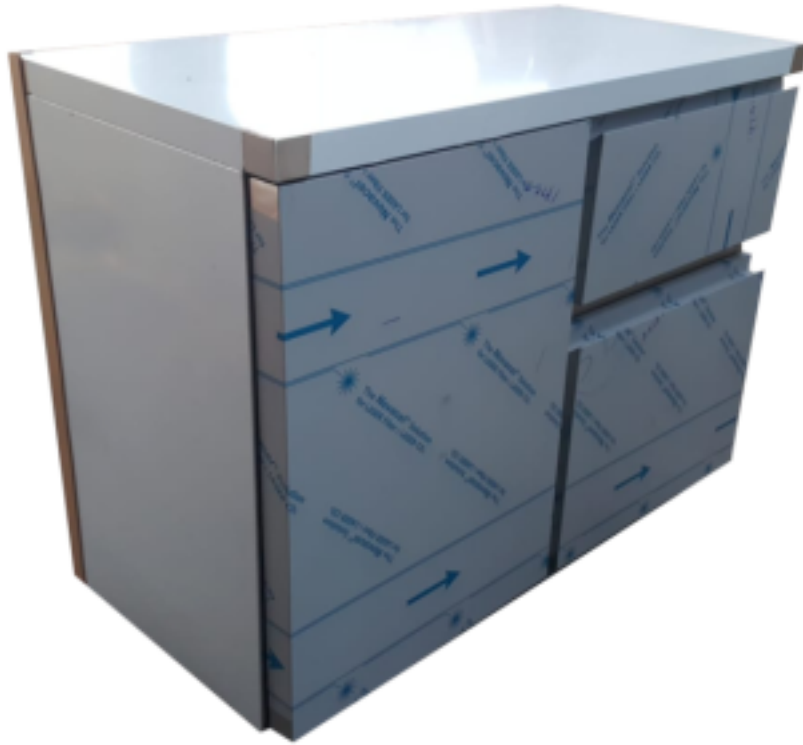

Cod: 2148002

Coffee machine base 1250 mm depth 700 mm

## Description

Coffee machine backplate h. 1100 in stainless steel

## Dimensions

Dimensioni esterne	1250x700x1100 mm
--------------------	------------------