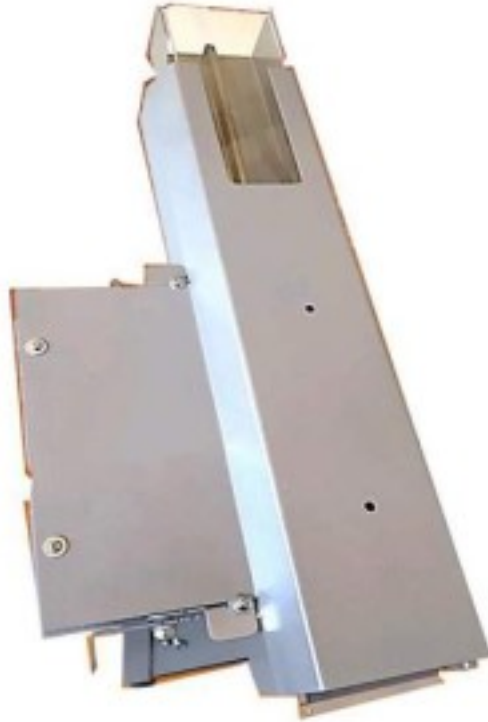

Cod: 4807

Sandwich cutter with adjustable cut 2000

Description

Sandwich cutter with adjustable cut, possibility of making a total or partial cut of the product. Horizontal cutter allowing partial or total cutting of the sandwich or loaf. Both depth and height of cut are adjustable.

Dimensions

| | |
|--------------------|----------------|
| Dimensioni esterne | 360x655x780 mm |
|--------------------|----------------|

Technical data

| | |
|--|--|
| | |
|--|--|

| | |
|-------------------|---------|
| Peso | 38 kg |
| Potenza Elettrica | 0.75 kW |
| Voltaggio | 400 V |