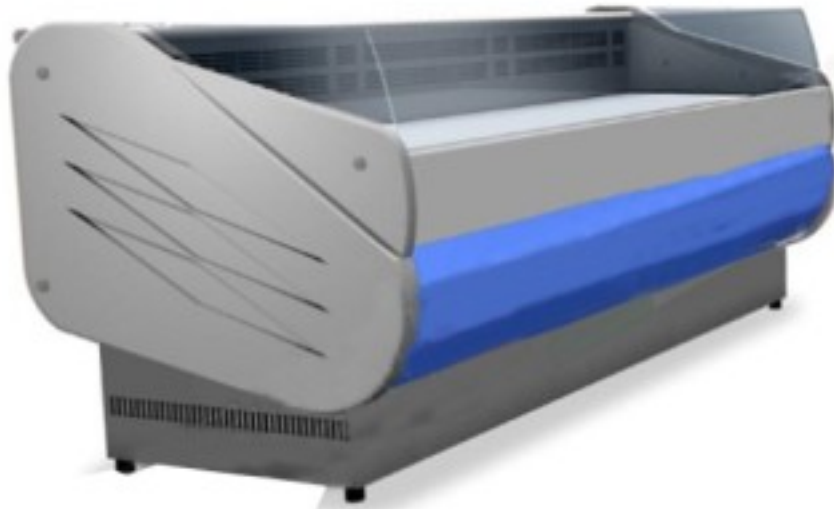

Cod: 528

## Self-service counter 200 cm

### Description

A self-service counter designed to meet special space problems in tight spaces, it has a depth of only 90 cm. It stands out from other displays due to its economy combined with good design. Standard features: thermoformed and insulated shoulders with glass sides (40 mm thick each), electronic control panel, refrigerated reserve with doors. Customisation on request.

### Dimensions

Dimensioni esterne	2000x900x1262 mm
--------------------	------------------