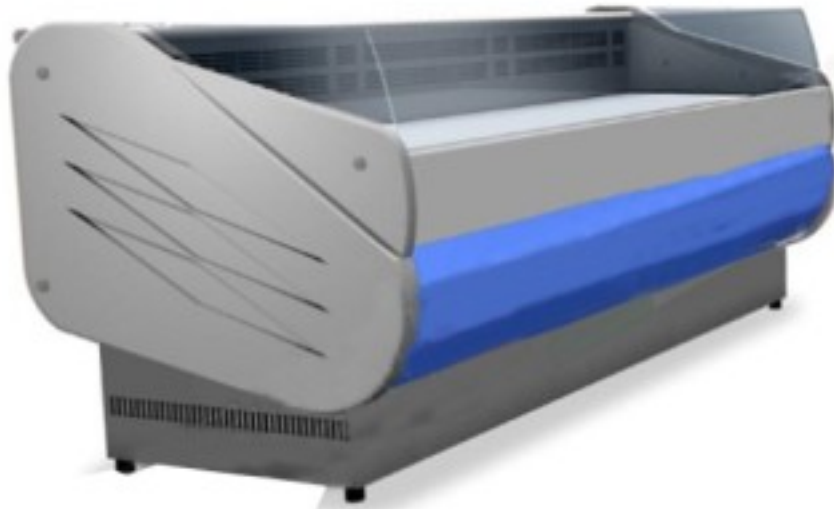

Cod: 526

Self-service counter 100 cm

Description

A self-service counter designed to meet special space problems in tight spaces, it has a depth of only 90 cm. It stands out from other displays due to its economy combined with good design. Standard features: thermoformed and insulated shoulders with glass sides (40 mm thick each), electronic control panel, refrigerated reserve with doors. Customisation on request.

Dimensions

Dimensioni esterne	1040x900x1262 mm
--------------------	------------------

Technical data

Peso	125 kg
Potenza Elettrica	0.39 kW
Temperatura d'esercizio	0 +2 °C
Voltaggio	230 V