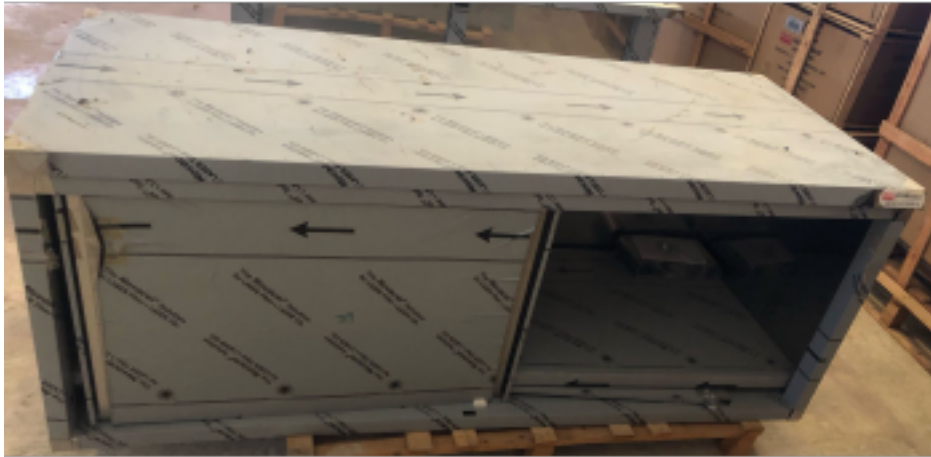

Cod: 11600

Stainless Steel Cupboard Table 180x70 cm new transport damage

Description

Stainless steel cupboard table with sliding doors on one side. NB: The product has imperfections due to transport.

Dimensions

Dimensioni esterne	1800x700x850 mm
--------------------	-----------------

Technical data

Capacità di carico	50 kg
--------------------	-------