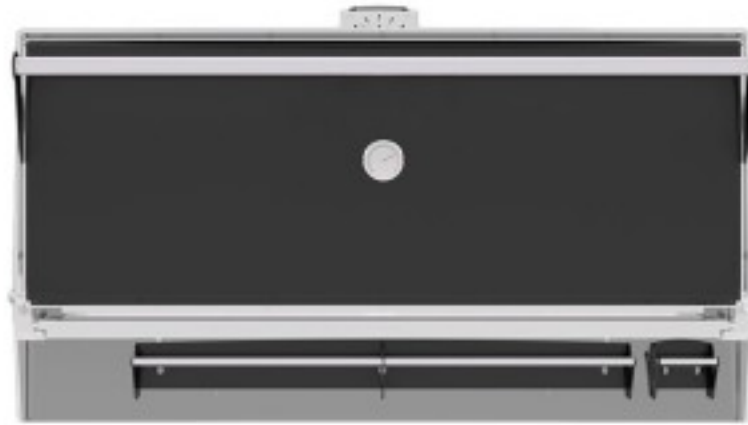

Cod: 115540020012988

Charcoal oven 4 adjustable grills black colour 120x72,3x79,1h cm

Description

Charcoal-burning oven, stainless steel structure, 4 height-adjustable stainless steel grills, easy-opening door, Adjustable smoke exhaust, grease collection tray, thermometer.

Cooking chamber in AISI 430 stainless steel

Dimensions

Dimensioni esterne	1200x723x791 mm
--------------------	-----------------

Technical data

Materiale	stainless steel aisi 430
-----------	--------------------------