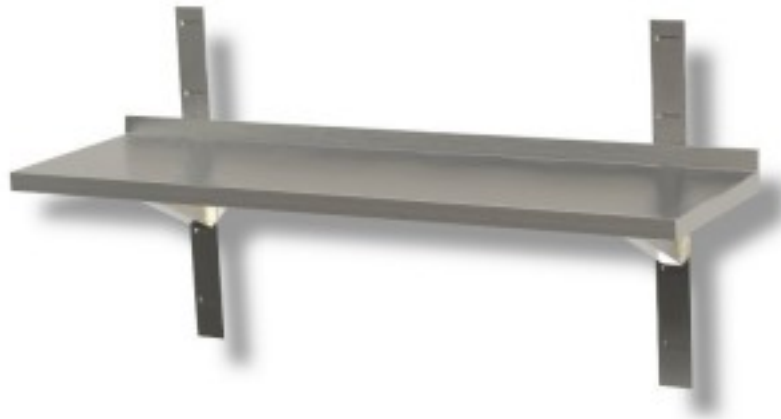

Cod: 11503

## Smooth wall stainless steel shelf 110x40x4h cm EC new transport damage

### Description

Smooth wall stainless steel shelf 110x40x4h cm The smooth wall shelf has a sturdy AISI 430 stainless steel structure. Capacity approx. 60/70 kg per metre evenly distributed. It is equipped with rear racks that allow a good load capacity.

### Dimensions

Dimensioni esterne	1100x400x40 mm
--------------------	----------------