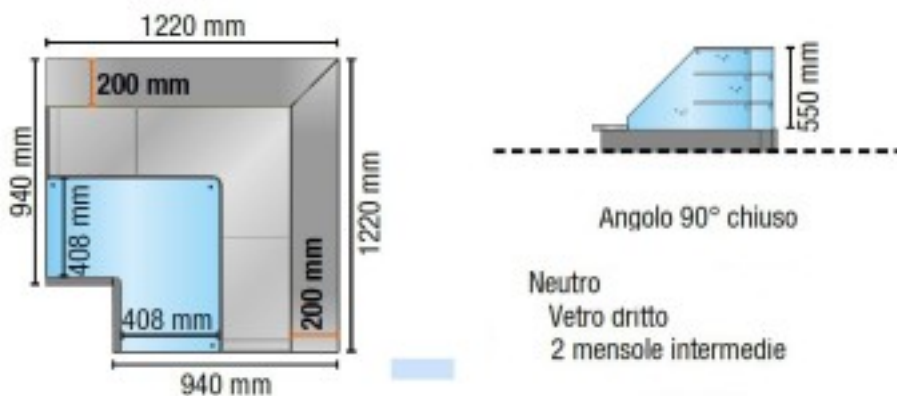

Cod: 113560362911

**Neutral 90° corner display closed straight glass with 2 blue 122x122 cm intermediate shelves, height 138.4h cm**

## Description

Neutral version display unit, with straight tempered glass, 90° angled closed. Equipped with 2 open compartments, complete with intermediate shelf intermediate shelf. Suitable for displaying bakery, rotisserie and delicatessen products. The product features:

**Technical data**

Potenza assorbita dall'illuminazione (dotazione standard)	0.02 kW
Superficie espositiva	1.10 Mq