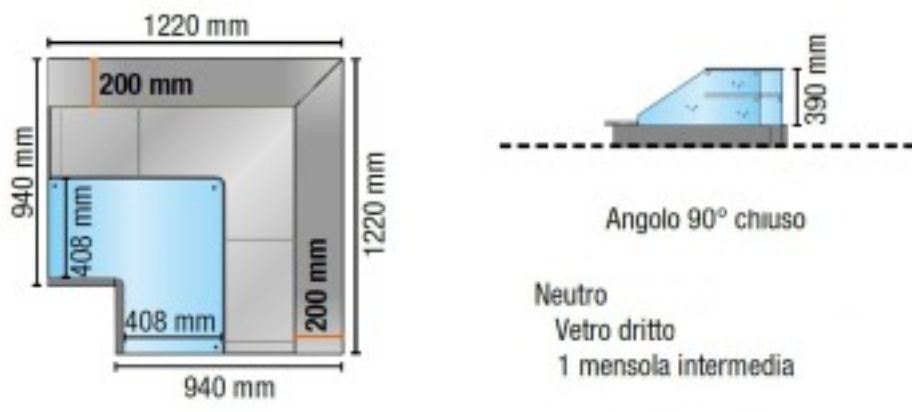

Cod: 113560362910

**Neutral 90° corner display closed straight glass with blue intermediate shelf  
122x122 cm height 122.4h cm**

## Description

Neutral version display unit, with straight tempered glass, 90° angled closed. Equipped with 2 open compartments, complete with intermediate shelf intermediate shelf. Suitable for displaying bakery, rotisserie and delicatessen products. The product features:

**Technical data**

Potenza assorbita dall'illuminazione (dotazione standard)	0.02 kW
Superficie espositiva	0.92 Mq