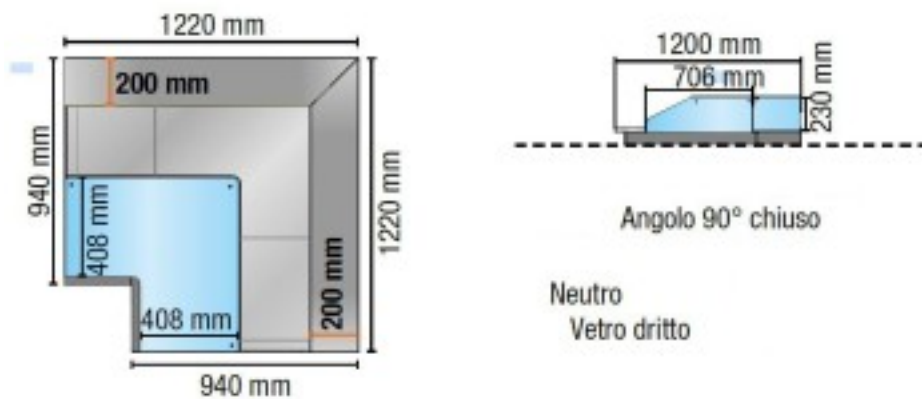

Cod: 113560362909

Neutral 90° corner display closed blue straight glass 122x122 cm height 106.4h cm

Description

Neutral version display unit, with straight tempered glass, 90° angled closed. Equipped with 2 open compartments, complete with intermediate shelf intermediate shelf. Suitable for displaying bakery, rotisserie and delicatessen products. The product features:

- Sheet metal side panels with tempered glass side;
- Light switch;
- Ceiling light with LED lighting;
- Nr. 2 open compartments, complete with intermediate shelf;

Technical data

Potenza assorbita dall'illuminazione (dotazione standard)	0.02 kW
Superficie espositiva	0.74 Mq