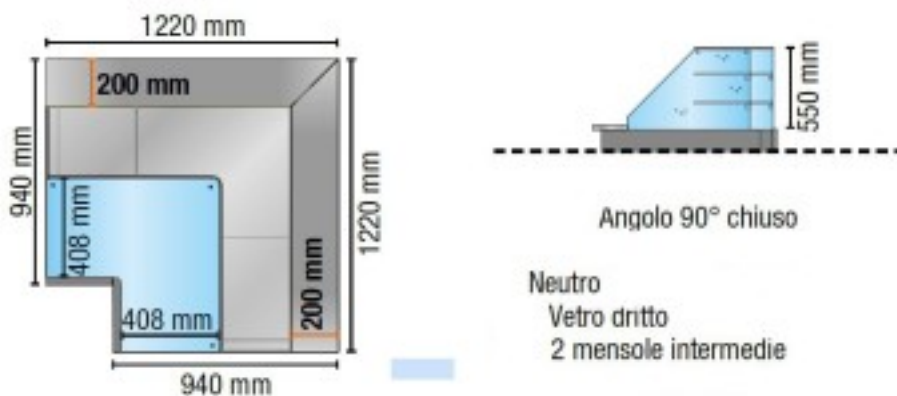

Cod: 113560062911

**Neutral 90° corner display closed straight glass with 2 intermediate shelves
white 122x122 cm height 138.4h cm**

Description

Neutral version display unit, with straight tempered glass, 90° angled closed. Equipped with 2 open compartments, complete with intermediate shelf intermediate shelf. Suitable for displaying bakery, rotisserie and delicatessen products. The product features:

- Sheet metal side panels with tempered glass side;
- Light switch;
- Ceiling lamp with LED lighting;
- 2 intermediate shelves in tempered glass, complete with LED lighting;
- No. 2 open compartments, complete with intermediate shelf;

Technical data

Potenza assorbita dall'illuminazione (dotazione standard)	0.02 kW
Superficie espositiva	1.10 Mq