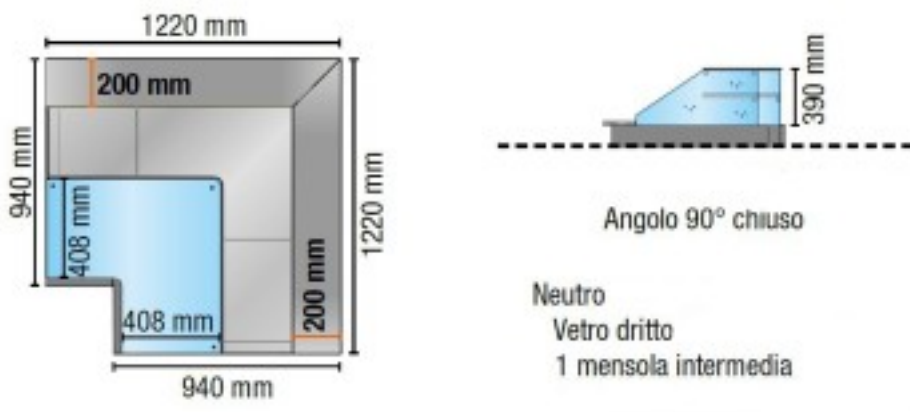

Cod: 113560062910

**Neutral 90° corner display closed straight glass with intermediate shelf white
122x122 cm height 122,4h cm**

Description

Neutral version display unit, with straight tempered glass, 90° angled closed. Equipped with 2 open compartments, complete with intermediate shelf intermediate shelf. Suitable for displaying bakery, rotisserie and delicatessen products. The product features:

- Sheet metal side panels with tempered glass side;
- Light switch;
- Ceiling light with LED lighting;
- 1 intermediate shelf in tempered glass, complete with LED lighting;
- No. 2 open compartments, complete with intermediate shelf;

Technical data

Potenza assorbita dall'illuminazione (dotazione standard)	0.02 kW
Superficie espositiva	0.92 Mq