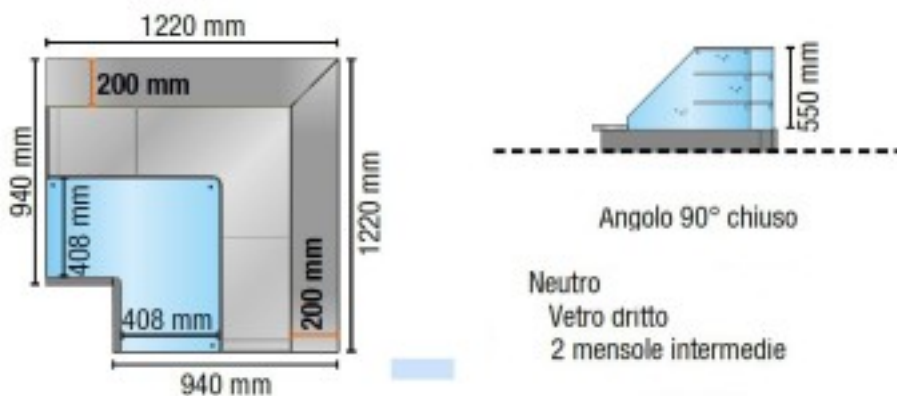

Cod: 113560022911

**Neutral 90° corner display closed straight glass with 2 intermediate shelves  
black 122x122 cm height 138.4h cm**

## Description

Neutral version display unit, with straight tempered glass, 90° angled closed. Equipped with 2 open compartments, complete with intermediate shelf intermediate shelf. Suitable for displaying bakery, rotisserie and delicatessen products. The product features:

**Technical data**

Potenza assorbita dall'illuminazione (dotazione standard)	0.02 kW
Superficie espositiva	1.10 Mq