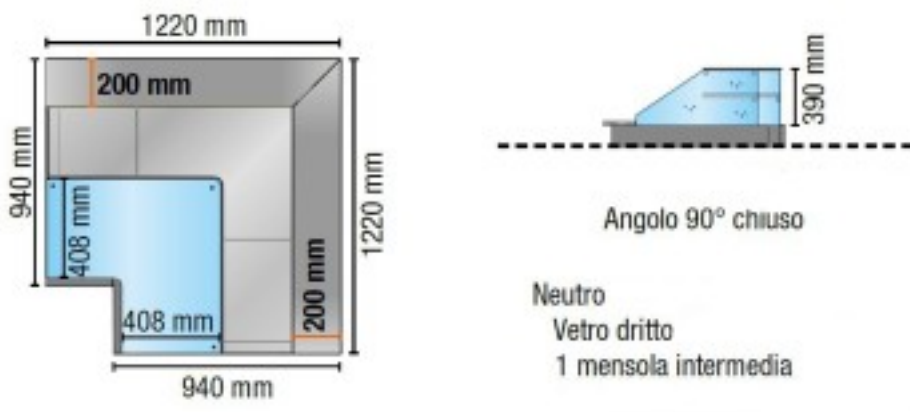

Cod: 113560022910

**Neutral 90° corner display closed straight glass with intermediate shelf black
122x122 cm height 122.4h cm**

Description

Neutral version display unit, with straight tempered glass, 90° angled closed. Equipped with 2 open compartments, complete with intermediate shelf intermediate shelf. Suitable for displaying bakery, rotisserie and delicatessen products. The product features:

- Sheet metal side panels with tempered glass side;
- Light switch;
- Ceiling light with LED lighting;
- 1 intermediate shelf in tempered glass, complete with LED lighting;
- No. 2 open compartments, complete with intermediate shelf;

Technical data

Potenza assorbita dall'illuminazione (dotazione standard)	0.02 kW
Superficie espositiva	0.92 Mq