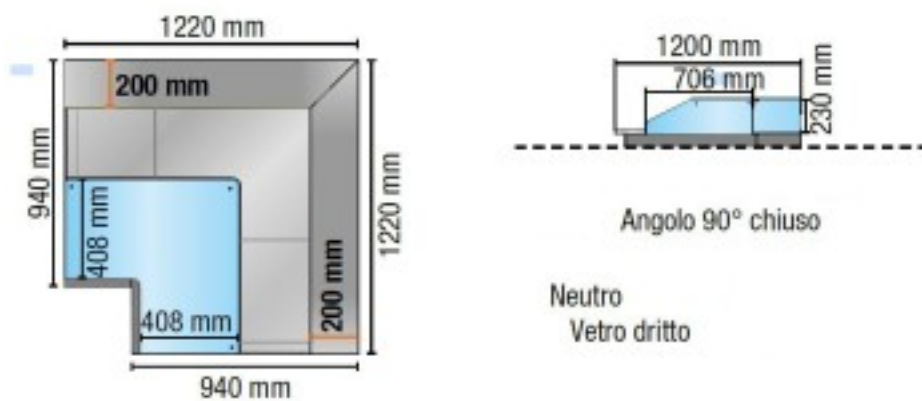

Cod: 113560022909

Neutral 90° corner display closed straight black glass 122x122 cm height 106.4h cm

Description

Neutral version display unit, with straight tempered glass, 90° angled closed. Equipped with 2 open compartments, complete with intermediate shelf intermediate shelf. Suitable for displaying bakery, rotisserie and delicatessen products. The product features:

- Sheet metal side panels with tempered glass side;
- Light switch;
- Ceiling light with LED lighting;
- Nr. 2 open compartments, complete with intermediate shelf;

Technical data

Potenza assorbita dall'illuminazione (dotazione standard)	0.02 kW
Superficie espositiva	0.74 Mq