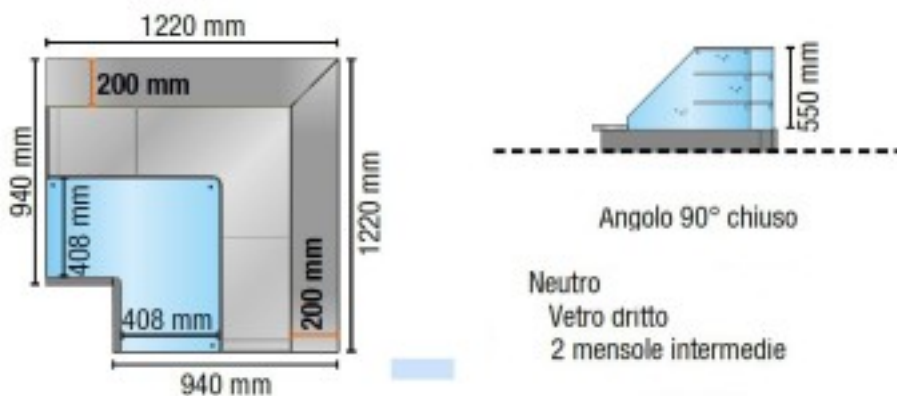

Cod: 113560012911

**Neutral 90° corner display closed straight glass with 2 intermediate shelves
red 122x122 cm height 138.4h cm**

Description

Neutral version display unit, with straight tempered glass, 90° angled closed. Equipped with 2 open compartments, complete with intermediate shelf intermediate shelf. Suitable for displaying bakery, rotisserie and delicatessen products. The product features:

- Sheet metal side panels with tempered glass side;
- Light switch;
- Ceiling lamp with LED lighting;
- 2 intermediate shelves in tempered glass, complete with LED lighting;
- No. 2 open compartments, complete with intermediate shelf;

Technical data

Potenza assorbita dall'illuminazione (dotazione standard)	0.02 kW
Superficie espositiva	1.10 Mq