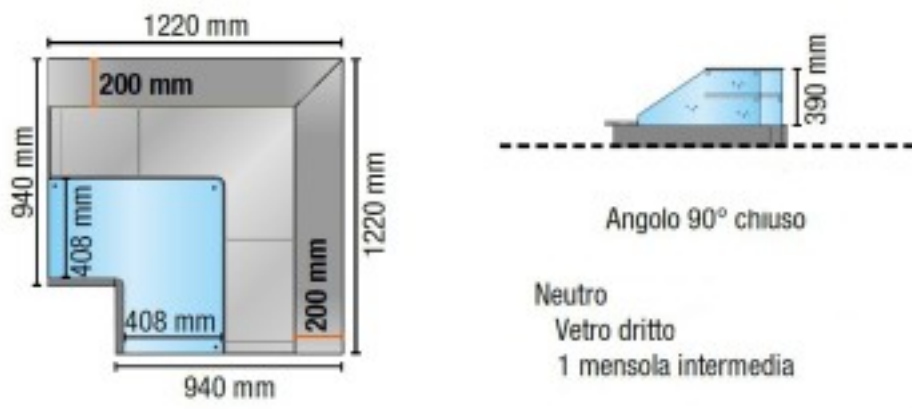

Cod: 113560012910

Neutral 90° corner display closed straight glass with intermediate shelf red
122x122 cm height 122.4h cm

Description

Neutral version display unit, with straight tempered glass, 90° angled closed. Equipped with 2 open compartments, complete with intermediate shelf intermediate shelf. Suitable for displaying bakery, rotisserie and delicatessen products. The product features:

- Sheet metal side panels with tempered glass side;
- Light switch;
- Ceiling light with LED lighting;
- 1 intermediate shelf in tempered glass, complete with LED lighting;
- No. 2 open compartments, complete with intermediate shelf;

Technical data

Potenza assorbita dall'illuminazione (dotazione standard)	0.02 kW
Superficie espositiva	0.92 Mq