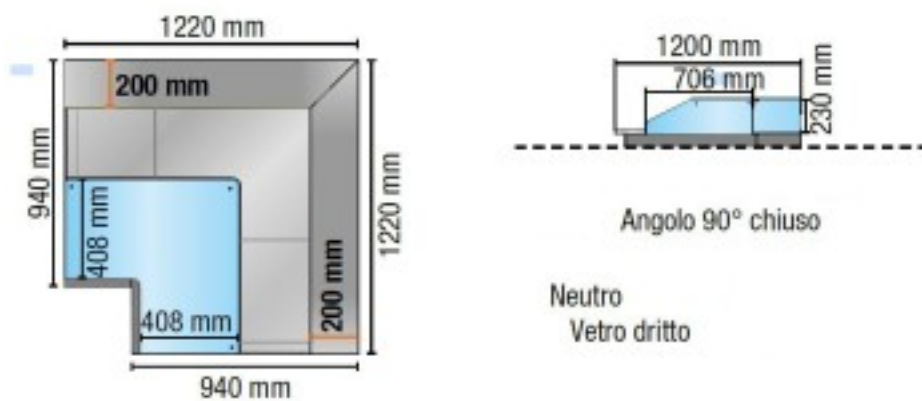

Cod: 113560012909

Neutral 90° corner display closed straight red glass 122x122 cm height 106.4h cm

Description

Neutral version display unit, with straight tempered glass, 90° angled closed. Equipped with 2 open compartments, complete with intermediate shelf intermediate shelf. Suitable for displaying bakery, rotisserie and delicatessen products. The product features:

- Sheet metal side panels with tempered glass side;
- Light switch;
- Ceiling light with LED lighting;
- Nr. 2 open compartments, complete with intermediate shelf;

Technical data

Potenza assorbita dall'illuminazione (dotazione standard)	0.02 kW
Superficie espositiva	0.74 Mq