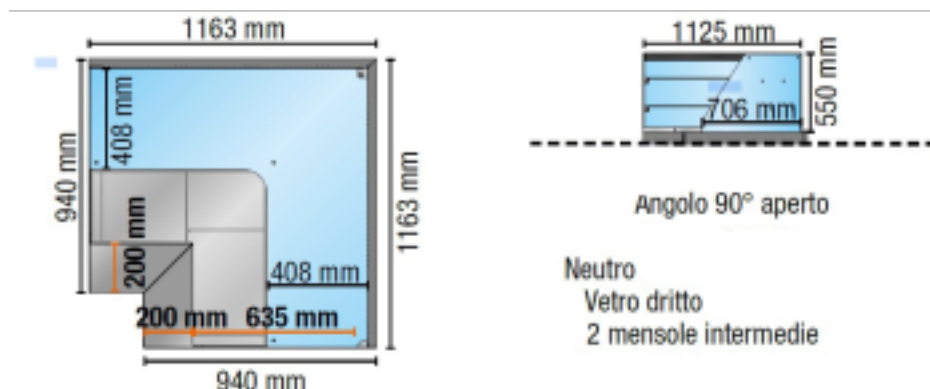

Cod: 113550362908

**Neutral 90° corner display open straight glass with 2 blue intermediate shelves 116.3x116.3 cm height 138.4h cm**

## Description

Neutral version display unit, with straight tempered glass, 90° angled open. Equipped with 2 open compartments, complete with intermediate shelf intermediate shelf. Suitable for displaying bakery, rotisserie and delicatessen products. The product features:

**Technical data**

Potenza assorbita dall'illuminazione (dotazione standard)	0.02 kW
Superficie espositiva	2.21 Mq