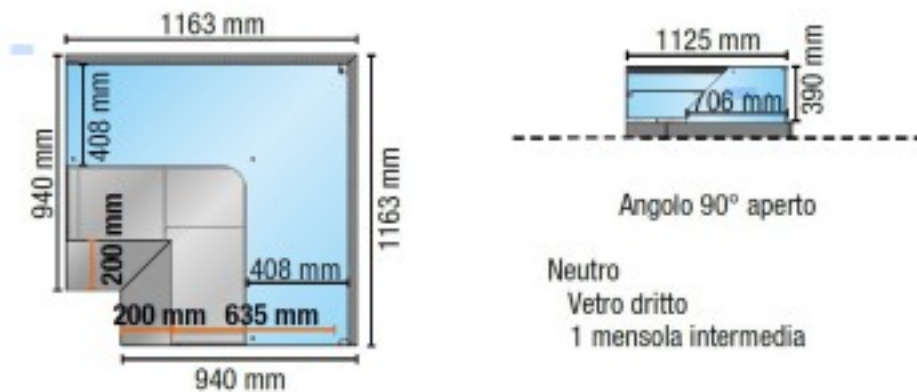

## Neutral 90° corner display open straight glass with blue intermediate shelf 116.3x116.3 cm height 122.4h cm

### Description

Neutral version display unit, with straight tempered glass, 90° angled open. Equipped with 2 open compartments, complete with intermediate shelf intermediate shelf. Suitable for displaying bakery, rotisserie and delicatessen products. The product features:

## Technical data

Potenza assorbita dall'illuminazione (dotazione standard)	0.02 kW
Superficie espositiva	1.67 Mq