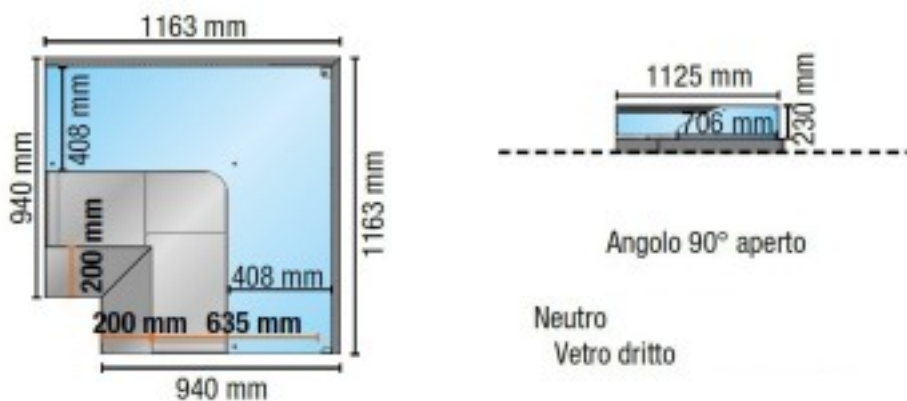

Cod: 113550362906

Neutral 90° corner display open straight blue glass 116.3x116.3 cm height 106.4h cm

Description

Neutral version display unit, with straight tempered glass, 90° angled open. Equipped with 2 open compartments, complete with intermediate shelf intermediate shelf. Suitable for displaying bakery, rotisserie and delicatessen products. The product features:

- Sheet metal side panels with tempered glass side;
- Light switch;
- Ceiling light with LED lighting;
- Nr. 2 open compartments, complete with intermediate shelf;

Technical data

Potenza assorbita dall'illuminazione (dotazione standard)	0.02 kW
Superficie espositiva	0.85 Mq