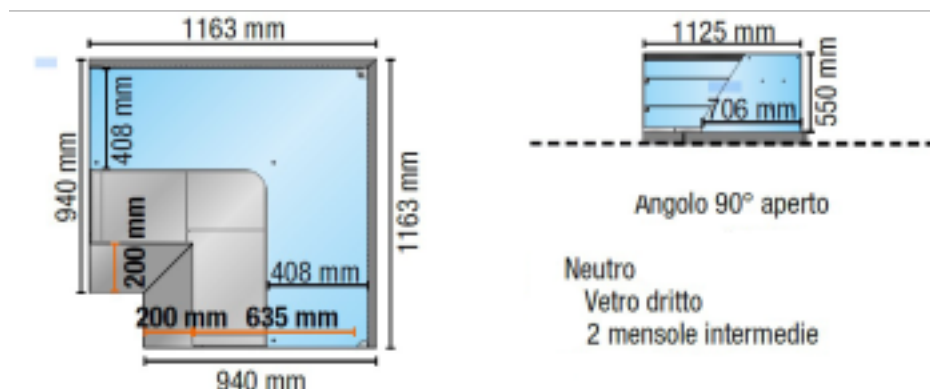

Cod: 113550062908

**Neutral 90° corner display open straight glass with 2 intermediate shelves
white 116.3x116.3 cm height 138.4h cm**

Description

Neutral version display unit, with straight tempered glass, 90° angled open. Equipped with 2 open compartments, complete with intermediate shelf intermediate shelf. Suitable for displaying bakery, rotisserie and delicatessen products. The product features:

- Sheet metal side panels with tempered glass side;
- Light switch;
- Ceiling lamp with LED lighting;
- 2 intermediate shelves in tempered glass, complete with LED lighting;
- No. 2 open compartments, complete with intermediate shelf;

Technical data

Potenza assorbita dall'illuminazione (dotazione standard)	0.02 kW
Superficie espositiva	2.21 Mq