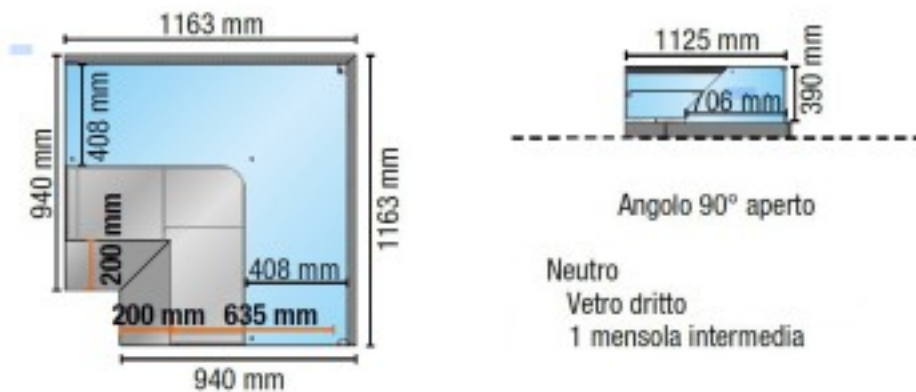

Cod: 113550062907

**Neutral 90° corner display open straight glass with white intermediate shelf
116.3x116.3 cm height 122.4h cm**

Description

Neutral version display unit, with straight tempered glass, 90° angled open. Equipped with 2 open compartments, complete with intermediate shelf intermediate shelf. Suitable for displaying bakery, rotisserie and delicatessen products. The product features:

- Sheet metal side panels with tempered glass side;
- Light switch;
- Ceiling light with LED lighting;
- 1 intermediate shelf in tempered glass, complete with LED lighting;
- No. 2 open compartments, complete with intermediate shelf;

Technical data

Potenza assorbita dall'illuminazione (dotazione standard)	0.02 kW
Superficie espositiva	1.67 Mq