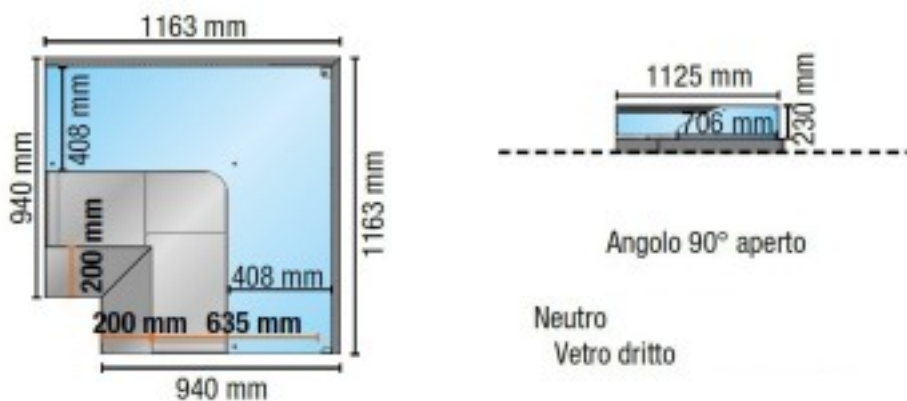

Cod: 113550062906

**Neutral 90° corner display open straight white glass 116.3x116.3 cm height 106.4h cm**

## Description

Neutral version display unit, with straight tempered glass, 90° angled open. Equipped with 2 open compartments, complete with intermediate shelf intermediate shelf. Suitable for displaying bakery, rotisserie and delicatessen products. The product features:

## Technical data

Potenza assorbita dall'illuminazione (dotazione standard)	0.02 kW
Superficie espositiva	0.85 Mq