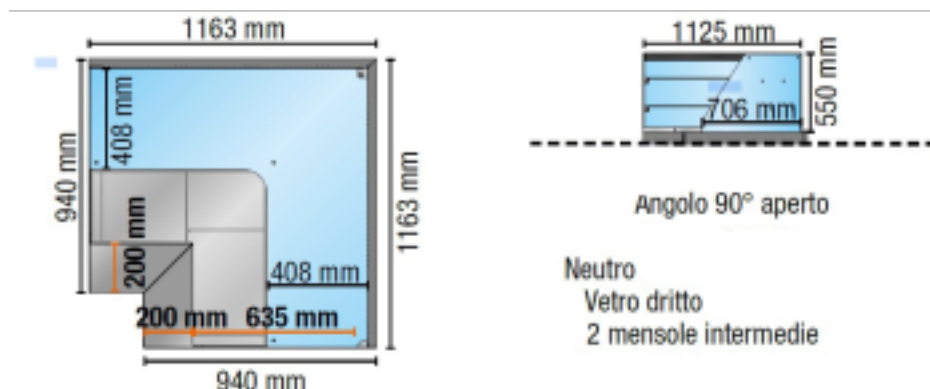

Cod: 113550022908

**Neutral 90° corner display open straight glass with 2 intermediate shelves
black 116.3x116.3 cm height 138.4h cm**

Description

Neutral version display unit, with straight tempered glass, 90° angled open. Equipped with 2 open compartments, complete with intermediate shelf intermediate shelf. Suitable for displaying bakery, rotisserie and delicatessen products. The product features:

- Sheet metal side panels with tempered glass side;
- Light switch;
- Ceiling lamp with LED lighting;
- 2 intermediate shelves in tempered glass, complete with LED lighting;
- No. 2 open compartments, complete with intermediate shelf;

Technical data

Potenza assorbita dall'illuminazione (dotazione standard)	0.02 kW
Superficie espositiva	2.21 Mq