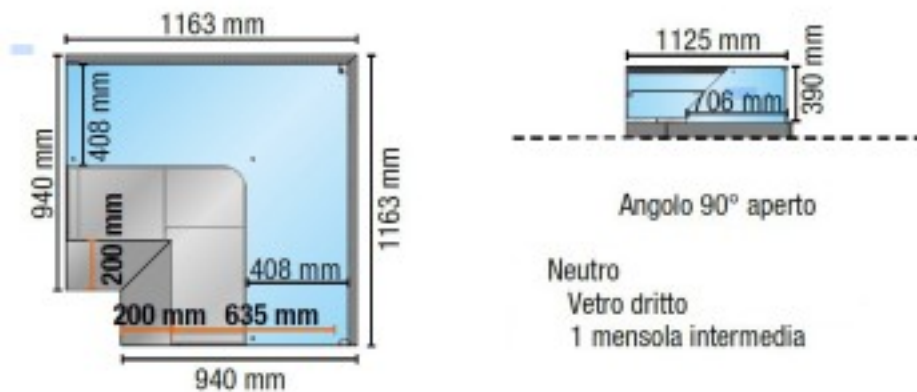

Cod: 113550022907

**Neutral 90° corner display open straight glass with intermediate shelf black  
116.3x116.3 cm height 122.4h cm**

## Description

Neutral version display unit, with straight tempered glass, 90° angled open. Equipped with 2 open compartments, complete with intermediate shelf intermediate shelf. Suitable for displaying bakery, rotisserie and delicatessen products. The product features:

**Technical data**

Potenza assorbita dall'illuminazione (dotazione standard)	0.02 kW
Superficie espositiva	1.67 Mq