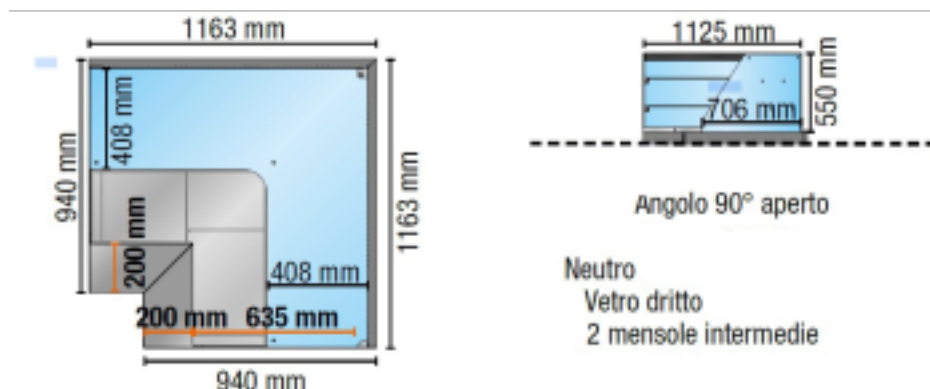

Cod: 113550012908

**Neutral 90° corner display open straight glass with 2 intermediate shelves
red 116.3x116.3 cm height 138.4h cm**

Description

Neutral version display unit, with straight tempered glass, 90° angled open. Equipped with 2 open compartments, complete with intermediate shelf intermediate shelf. Suitable for displaying bakery, rotisserie and delicatessen products. The product features:

- Sheet metal side panels with tempered glass side;
- Light switch;
- Ceiling lamp with LED lighting;
- 2 intermediate shelves in tempered glass, complete with LED lighting;
- No. 2 open compartments, complete with intermediate shelf;

Technical data

Potenza assorbita dall'illuminazione (dotazione standard)	0.02 kW
Superficie espositiva	2.21 Mq