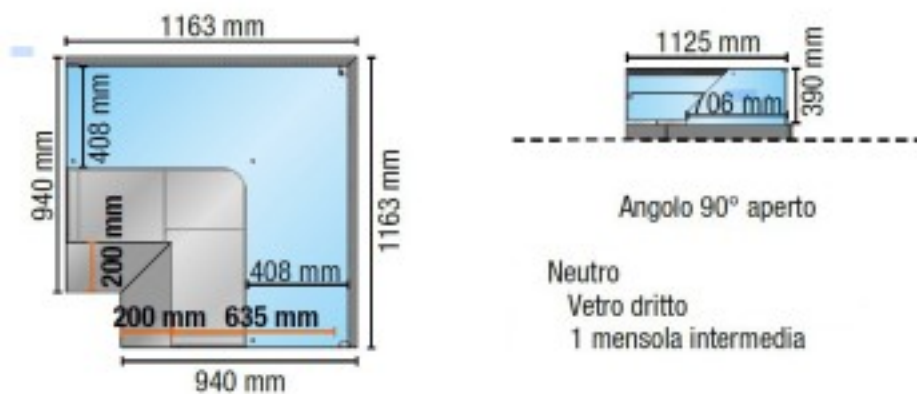

Cod: 113550012907

Neutral 90° corner display open straight glass with intermediate shelf red
116.3x116.3 cm height 122.4h cm

Description

Neutral version display unit, with straight tempered glass, 90° angled open. Equipped with 2 open compartments, complete with intermediate shelf intermediate shelf. Suitable for displaying bakery, rotisserie and delicatessen products. The product features:

- Sheet metal side panels with tempered glass side;
- Light switch;
- Ceiling light with LED lighting;
- 1 intermediate shelf in tempered glass, complete with LED lighting;
- No. 2 open compartments, complete with intermediate shelf;

Technical data

Potenza assorbita dall'illuminazione (dotazione standard)	0.02 kW
Superficie espositiva	1.67 Mq