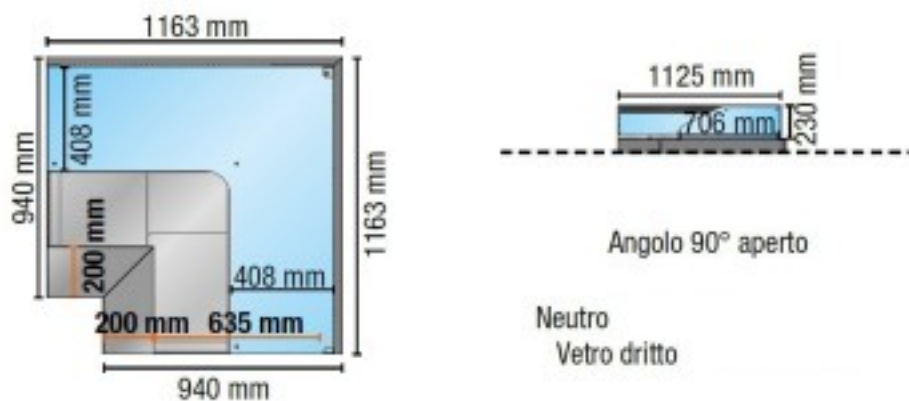

Cod: 113550012906

**Neutral 90° corner display open straight red glass 116.3x116.3 cm height 106.4h cm**

## Description

Neutral version display unit, with straight tempered glass, 90° angled open. Equipped with 2 open compartments, complete with intermediate shelf. Suitable for displaying bakery, rotisserie and delicatessen products. The product features:

## Technical data

Potenza assorbita dall'illuminazione (dotazione standard)	0.02 kW
Superficie espositiva	0.85 Mq