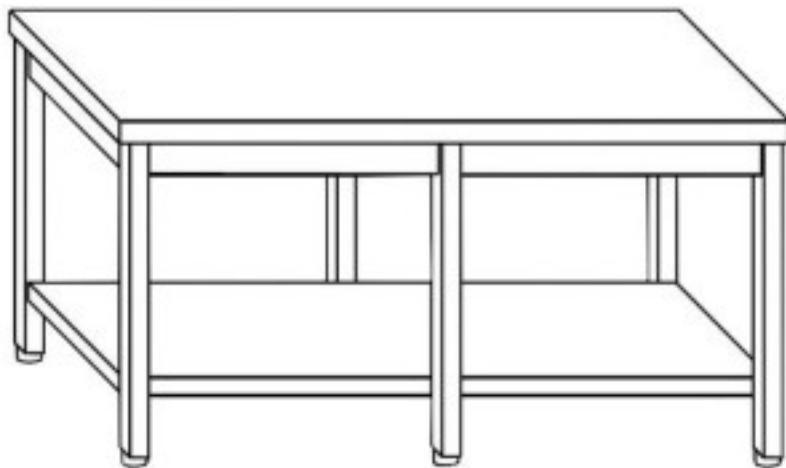

Cod: 81610022862

Stainless steel pastry table on legs with shelf 6 legs 3600x800x870h mm

Description

Stainless steel pastry table with AISI 304 top . Table with a height of 87 cm and depth of 80 cm and length 360

Dimensions

Dimensioni esterne	3600x800x870 mm
--------------------	-----------------