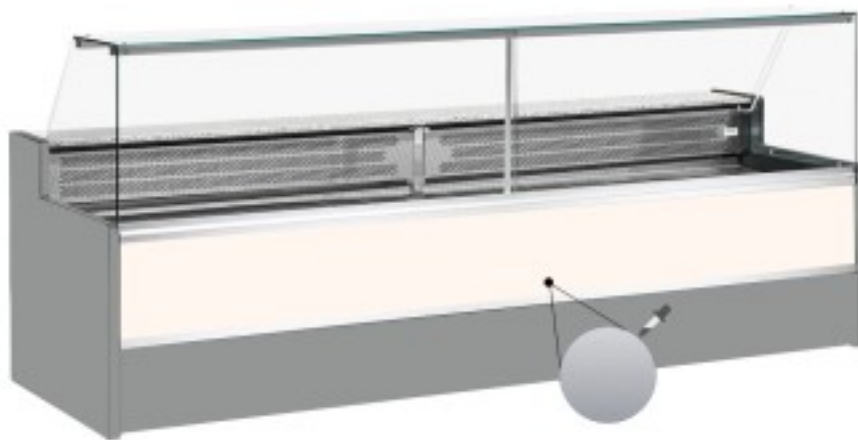

Cod: 11068061952811

**Static refrigerated counter with reserve compartment for delicatessen and butcher's shop upward-opening glasses brushed grey +4 +6°C 400x98x127h cm**

## Description

Static refrigerated counter with modern style and attention to detail to meet every need, robust thanks to stainless steel structure, granite worktop and stainless steel display area. Actual dimensions not corresponding to the picture for illustration purposes only. N.B. The optional frame with castors can only be selected at the time of purchase.

## Dimensions

Dimensioni esterne	4000x980x1270 mm
Dimensioni imballo	4100x1130x1580 mm

**Technical data**

Alimentazione	Electric
Gas refrigerante	R290
Refrigerazione	static
Temperatura d'esercizio	+4 +6 °C
Voltaggio	230 V